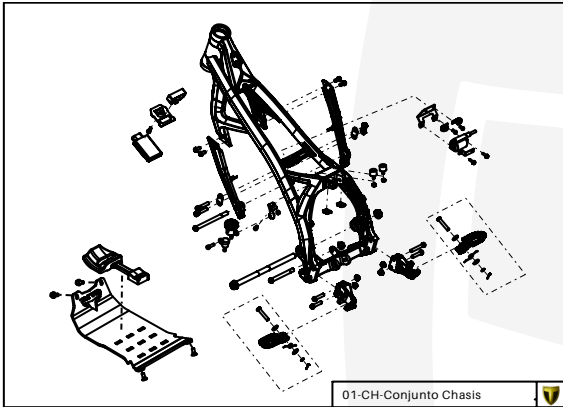

Despiece TRRS ONE-R 2021

D