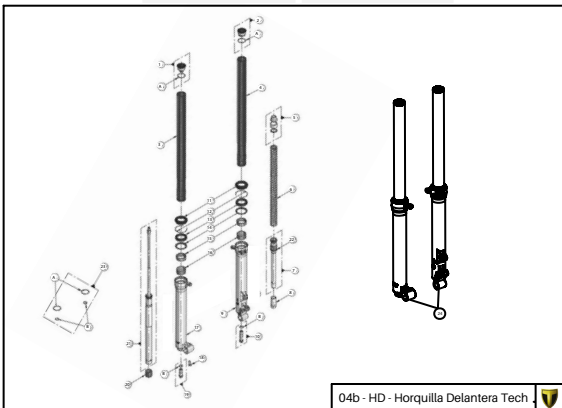

Despiece TRRS ONE-R 2021

D

C

B

A