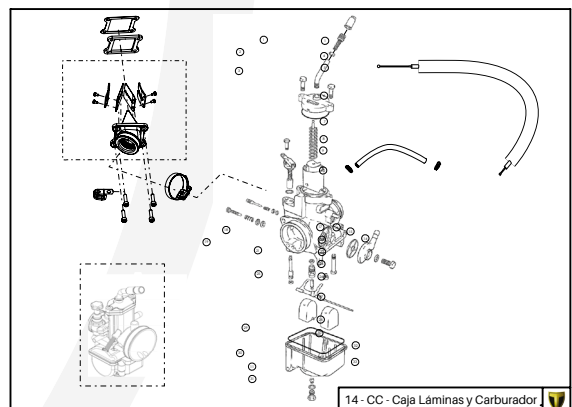

Despiece TRRS ONE-R 2021

D

C

B

A