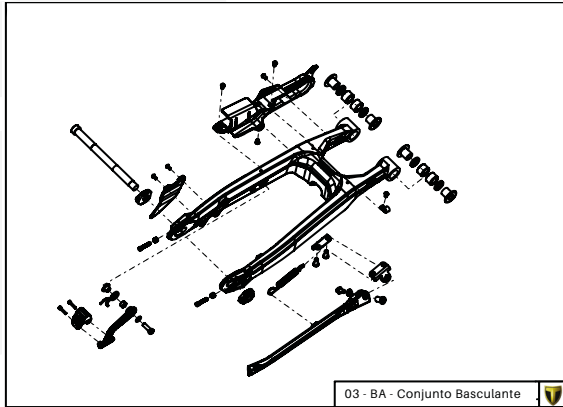

Despiece TRRS ONE-R 2021

D