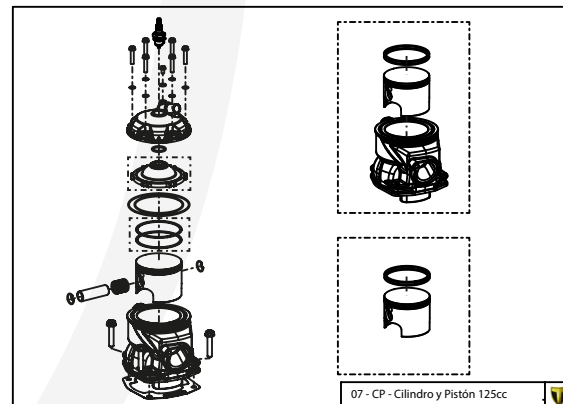

Despiece TRRS ONE-R 2021

D

C

B

A