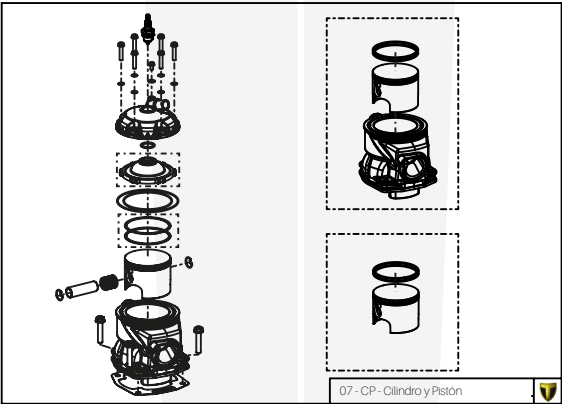

Despiece TRRS ONE-R 2021

D

C

B

A