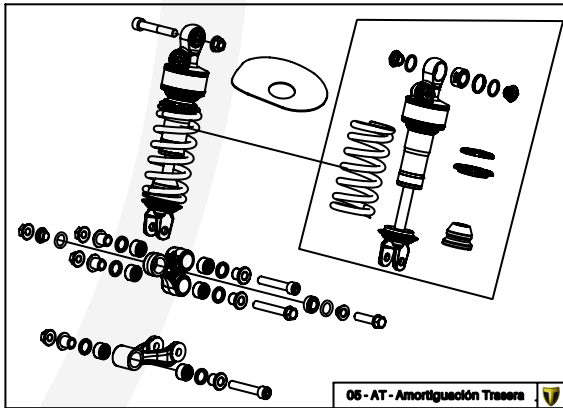

Despiece TRRS ONE-R 2021

D

C

B

A