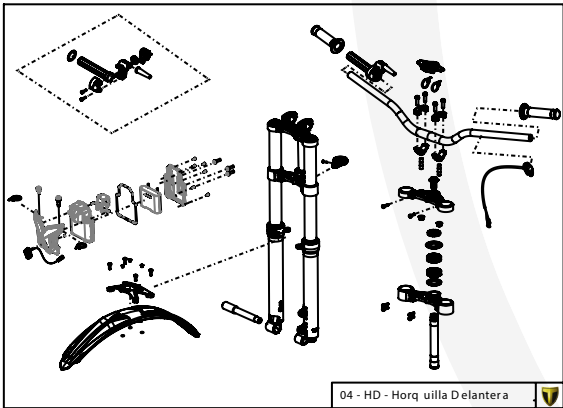

Despiece TRRS ONE-R 2021

D

C

B

A